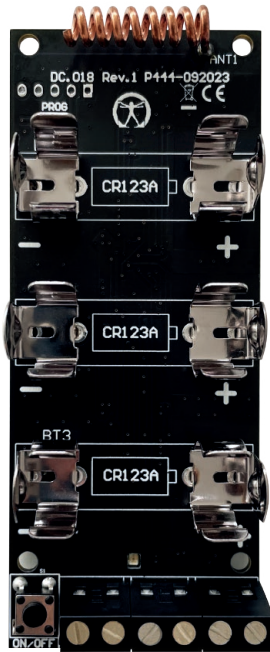

CODE **D1.005**
PRICE **€75,00**

Verso

Wireless universal transmitter. It allows you to associate third-party sensors, equipped with output contacts NC or NO to the **D'AVINCI** system. It transmits alarm, intrusion, fire, sos, panic, gas, malfunction, flooding and custom signals.

- ON/OFF button
- Signalling **LED indicator**
- Provides a 3.3 V supply voltage to the sensor
- Alarm and tamper terminal inputs
- Battery: 3 batteries CR123A - 3V **included**
- Dimensions: 96x39x24
- **GENIO** radio protocol

Evo

Wireless remote control with 4 keys

- Active **LED indicators** and **command confirmation**
  - Preset **arm/disarm keys**
- Configurable keys for **panic/robbery**
  - **GENIO** radio protocol
  - Battery CR2032 - 3V **included**
- Parameter configuration through **D'AVINCI App via Cloud**

CODE **D4.004** | PRICE **€65,00**