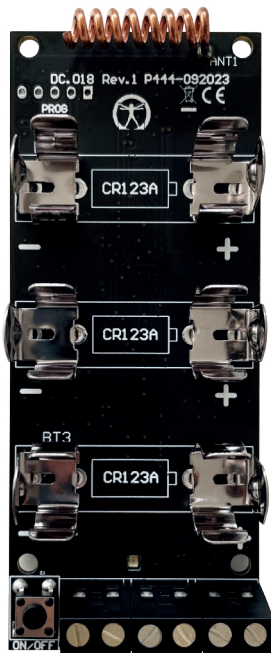

Globo+

Wireless indoor **DT (IR + MW)**
volumetric detector 868 MHz

CODE

GLOBO+ **D2.004**

PRICE **€139,00**

GLOBO+ with joint **D2.024**

PRICE **€178,00**

- **GENIO** radio protocol
- Parameter configuration through **D'AVINCI App via Cloud**,
device pairing with **QR code scanning**

Nibbio

Wireless indoor **opening detector**
for doors and windows

CODE

NIBBIO WHITE D2.007

NIBBIO BLACK D2.017

PRICE € 65,00

Nibbio+

Wireless indoor **impact/opening detector**,
for doors and windows and **inclinometer**

CODE

NIBBIO+ WHITE D2.008

NIBBIO+ BLACK D2.018

PRICE € 95,00

- Input for external magnetic contact
- Input for auxiliary contact
- LED status indicator
- Anti-tampering and anti-opening
- Programmable sensitivity detection via App
- Easy-fix mounting bracket for quick installing
- Battery : CR123A - 3V included
- Two color variants: White or Black
- **GENIO** radio protocol
- Parameter configuration through **D'AVINCI App via Cloud**,
device pairing with **QR code scanning**

- ON/OFF button
- Signalling **LED indicator**
- Provides a 3.3 V supply voltage to the sensor
- Alarm and tamper terminal inputs
- Battery: 3 batteries CR123A - 3V **included**
- Dimensions: 96x39x24
- **GENIO** radio protocol