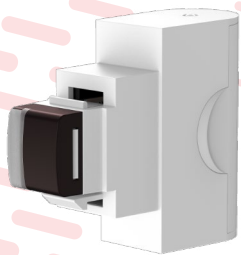

Arco 230

Recessed indoor proximity key reader **230 V AC**

CODE D4.010
PRICE €180,00

- Power supply 230 V AC
- Tag transponder reader 125kHz
- Integrated magnetic buzzer
- RGB status LED
- Keystone mounting
- Designed to support a transponder key

wireless recessed indoor proximity key reader

- Power supply: 1 x CR123A – 3V
- Tag transponder reader 125kHz
  - Integrated magnetic buzzer
  - RGB status LED
  - Keystone mounting
  - 2 configurable inputs
- Designed to support a transponder key